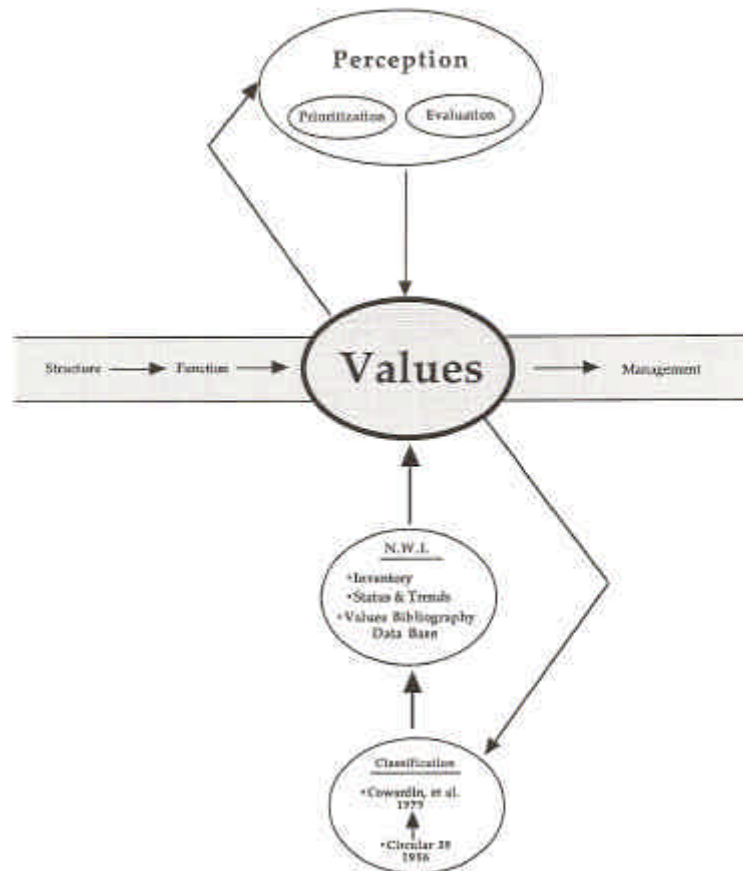

Perception of Wetland Values in South Central Minnesota

Professor Henry W. Quade

Contribution #151

**Water Resources Center
Minnesota State University, Mankato
Mankato, Minnesota**

May 2005