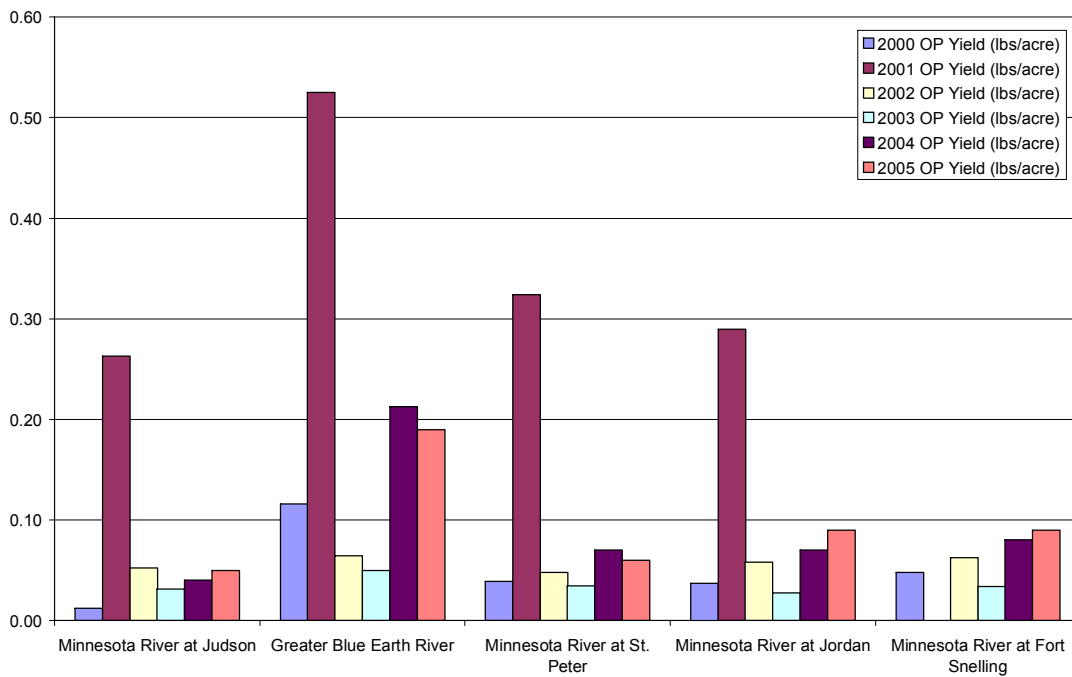

Appendix B
Bar Charts
Minnesota River Mainstem
2000-05

Runoff Mainstem 2000-05

TSS Loads Mainstem 2000-05

TSS Yields Mainstem 2000-05

TSS FWMC Mainstem 2000-05

Nitrate-N Loads Mainstem 2000-05

Nitrate-N Yields Mainstem 2000-05

Nitrate-N FWMC Mainstem 2000-05

Total Phosphorus Loads Mainstem 2000-05

Total Phosphorus Yields Mainstem 2000-05

Total Phosphorus FWMC Mainstem 2000-05

Orthophosphorus Loads Mainstem 2000-05

Orthophosphorus Yields Mainstem 2000-05

Orthophosphorus FWMC Mainstem 2000-05

Bar Charts
Minnesota River Major Tributaries
2000-05

Runoff Major Tributaries 2000-05

TSS Loads Major Tributaries 2000-05

TSS Yields Major Tributaries 2000-05

TSS FWMC Major Tributaries 2000-05