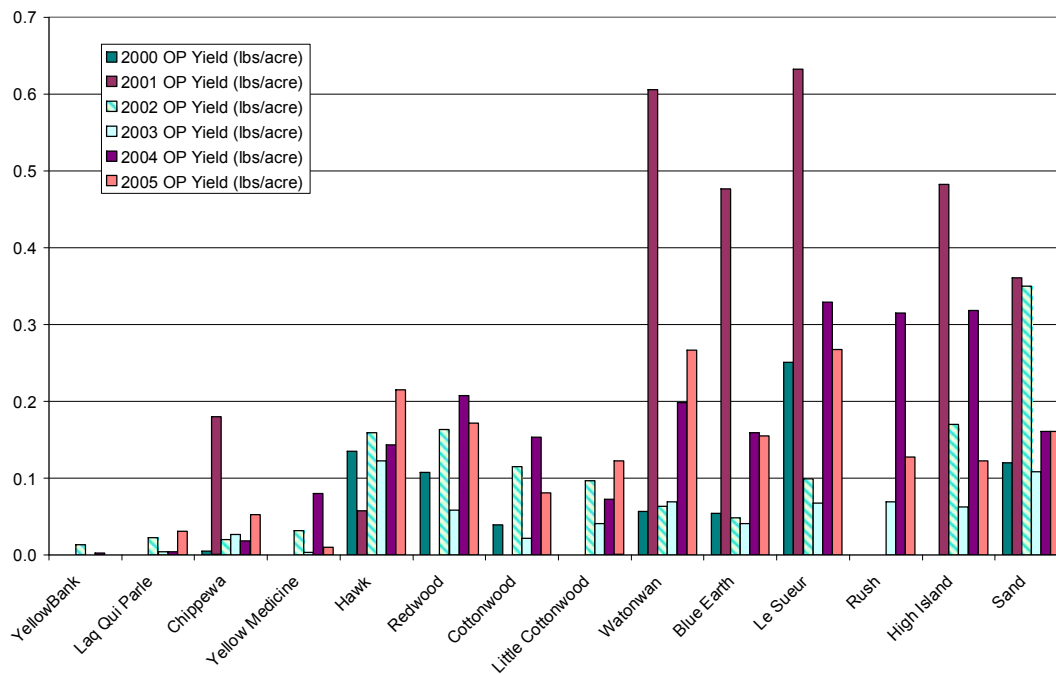

Orthophosphorus FWMC Mainstem 2000-05

Bar Charts
Minnesota River Major Tributaries
2000-05

Runoff Major Tributaries 2000-05

TSS Loads Major Tributaries 2000-05

TSS Yields Major Tributaries 2000-05

TSS FWMC Major Tributaries 2000-05

Nitrate-N Loads Major Tributaries 2000-05

Nitrate-N Yields Major Tributaries 2000-05

Nitrate-N FWMC Major Tributaries 2000-05

Total Phosphorus Loads Major Tributaries 2000-05

Total Phosphorus Yields Major Tributaries 2000-05

Total Phosphorus FWMC Major Tributaries 2000-05

Orthophosphorus Loads Major Tributaries 2000-05

Orthophosphorus Yields Major Tributaries 2000-05

Orthophosphorus FWMC Major Tributaries 2000-05