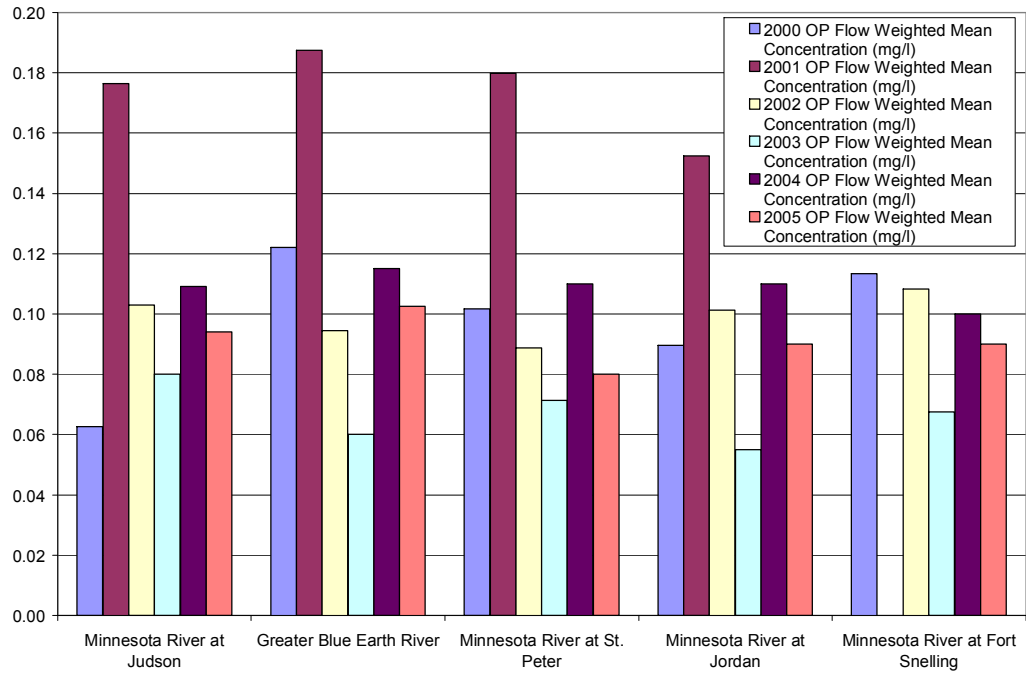

Appendix B
Bar Charts
Minnesota River Mainstem
2000-05

Runoff Mainstem 2000-05

TSS Loads Mainstem 2000-05

TSS Yields Mainstem 2000-05

TSS FWMC Mainstem 2000-05

Nitrate-N Loads Mainstem 2000-05

Nitrate-N Yields Mainstem 2000-05

Nitrate-N FWMC Mainstem 2000-05

Total Phosphorus Loads Mainstem 2000-05

Total Phosphorus Yields Mainstem 2000-05

Total Phosphorus FWMC Mainstem 2000-05

Orthophosphorus Loads Mainstem 2000-05

Orthophosphorus Yields Mainstem 2000-05

Orthophosphorus FWMC Mainstem 2000-05

Bar Charts
Minnesota River Major Tributaries
2000-05

Runoff Major Tributaries 2000-05

TSS Loads Major Tributaries 2000-05

TSS Yields Major Tributaries 2000-05

TSS FWMC Major Tributaries 2000-05