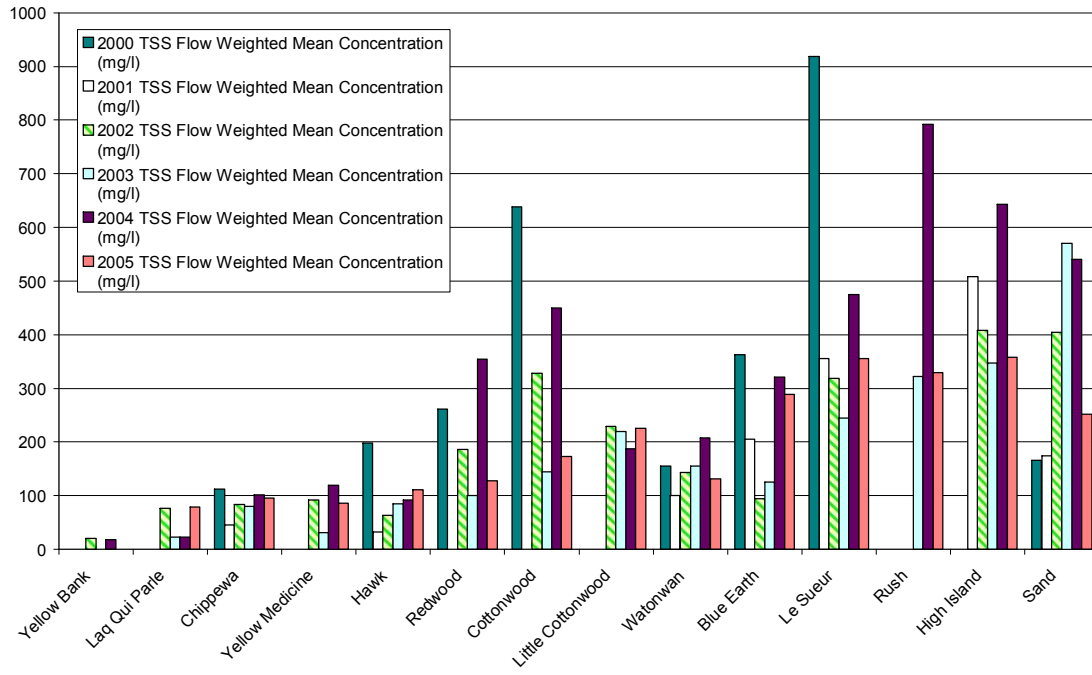

Appendix B
Bar Charts
Minnesota River Mainstem
2000-05

Runoff Mainstem 2000-05

TSS Loads Mainstem 2000-05

TSS Yields Mainstem 2000-05

TSS FWMC Mainstem 2000-05

Nitrate-N Loads Mainstem 2000-05

Nitrate-N Yields Mainstem 2000-05

Nitrate-N FWMC Mainstem 2000-05

Total Phosphorus Loads Mainstem 2000-05

Total Phosphorus Yields Mainstem 2000-05

Total Phosphorus FWMC Mainstem 2000-05

Orthophosphorus Loads Mainstem 2000-05

Orthophosphorus Yields Mainstem 2000-05

Orthophosphorus FWMC Mainstem 2000-05

Bar Charts
Minnesota River Major Tributaries
2000-05

Runoff Major Tributaries 2000-05

TSS Loads Major Tributaries 2000-05

TSS Yields Major Tributaries 2000-05

TSS FWMC Major Tributaries 2000-05

Nitrate-N Loads Major Tributaries 2000-05

Nitrate-N Yields Major Tributaries 2000-05

Nitrate-N FWMC Major Tributaries 2000-05

Total Phosphorus Loads Major Tributaries 2000-05

Total Phosphorus Yields Major Tributaries 2000-05