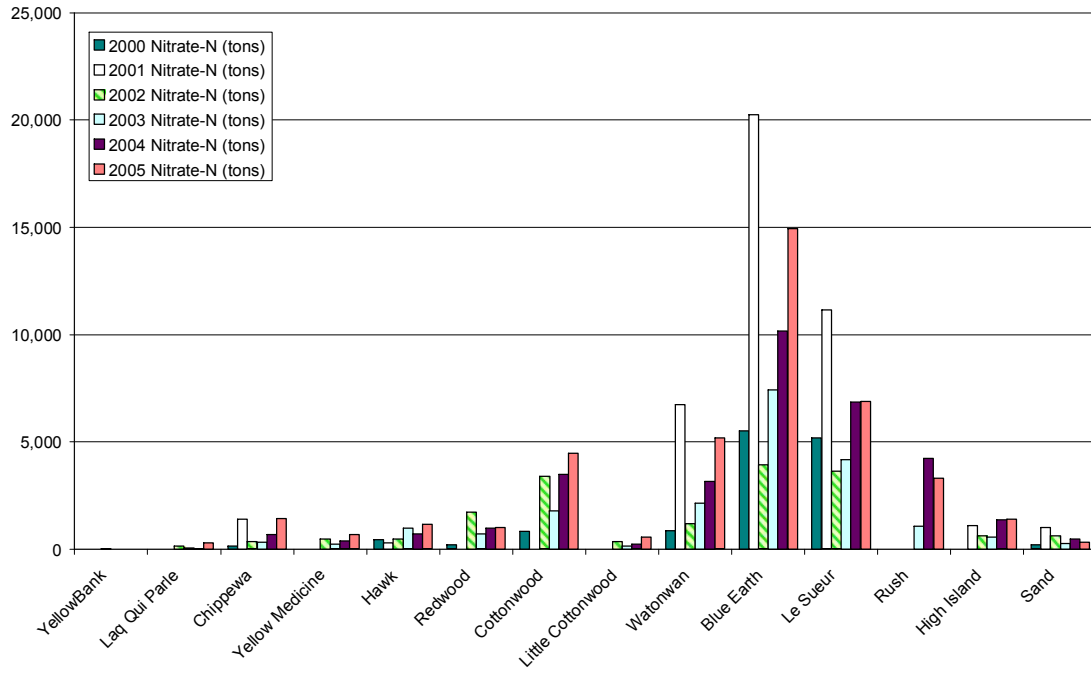

Appendix B
Bar Charts
Minnesota River Mainstem
2000-05

Runoff Mainstem 2000-05

TSS Loads Mainstem 2000-05

TSS Yields Mainstem 2000-05

TSS FWMC Mainstem 2000-05

Nitrate-N Loads Mainstem 2000-05

Nitrate-N Yields Mainstem 2000-05

Nitrate-N FWMC Mainstem 2000-05

Total Phosphorus Loads Mainstem 2000-05

Total Phosphorus Yields Mainstem 2000-05

Total Phosphorus FWMC Mainstem 2000-05

Orthophosphorus Loads Mainstem 2000-05

Orthophosphorus Yields Mainstem 2000-05

Orthophosphorus FWMC Mainstem 2000-05

Bar Charts
Minnesota River Major Tributaries
2000-05

Runoff Major Tributaries 2000-05

TSS Loads Major Tributaries 2000-05

TSS Yields Major Tributaries 2000-05

TSS FWMC Major Tributaries 2000-05

Nitrate-N Loads Major Tributaries 2000-05

Nitrate-N Yields Major Tributaries 2000-05

Nitrate-N FWMC Major Tributaries 2000-05

Total Phosphorus Loads Major Tributaries 2000-05

Total Phosphorus Yields Major Tributaries 2000-05