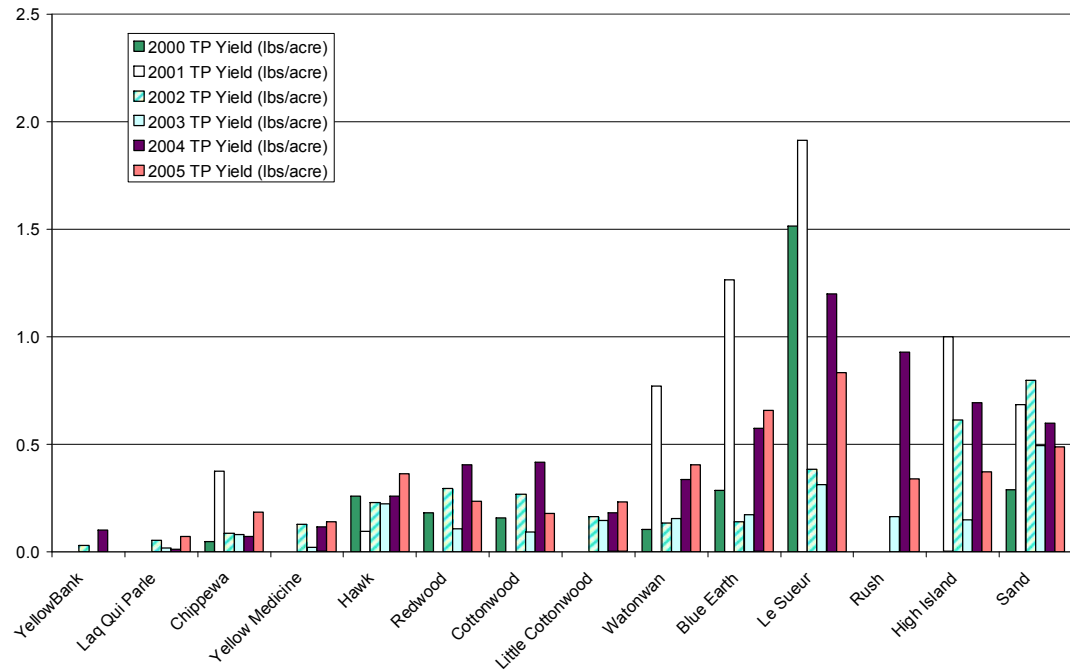

Appendix B
Bar Charts
Minnesota River Mainstem
2000-05

Runoff Mainstem 2000-05

TSS Loads Mainstem 2000-05

TSS Yields Mainstem 2000-05

TSS FWMC Mainstem 2000-05

Nitrate-N Loads Mainstem 2000-05

Nitrate-N Yields Mainstem 2000-05

Orthophosphorus FWMC Mainstem 2000-05

Bar Charts
Minnesota River Major Tributaries
2000-05

Runoff Major Tributaries 2000-05

TSS Loads Major Tributaries 2000-05

TSS Yields Major Tributaries 2000-05

TSS FWMC Major Tributaries 2000-05

Nitrate-N Loads Major Tributaries 2000-05

Nitrate-N Yields Major Tributaries 2000-05

Nitrate-N FWMC Major Tributaries 2000-05

Total Phosphorus Loads Major Tributaries 2000-05

Total Phosphorus Yields Major Tributaries 2000-05

Total Phosphorus FWMC Major Tributaries 2000-05

Orthophosphorus Loads Major Tributaries 2000-05

Orthophosphorus Yields Major Tributaries 2000-05

Orthophosphorus FWMC Major Tributaries 2000-05