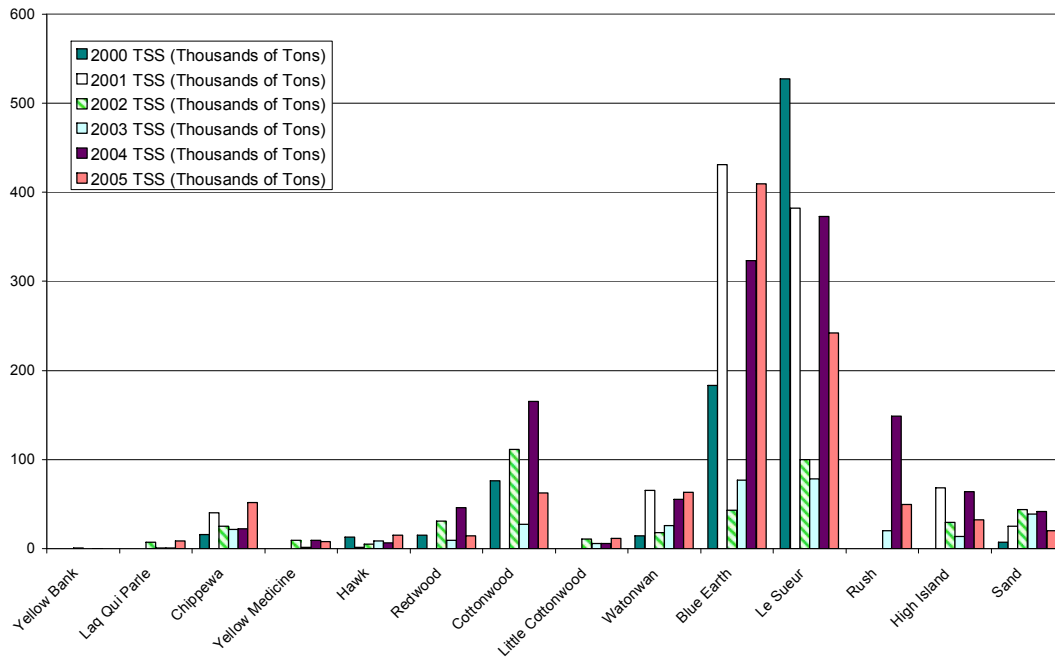

Nitrate-N FWMC Mainstem 2000-05

Total Phosphorus Loads Mainstem 2000-05

Total Phosphorus Yields Mainstem 2000-05

Total Phosphorus FWMC Mainstem 2000-05

Orthophosphorus Loads Mainstem 2000-05

Orthophosphorus Yields Mainstem 2000-05

Orthophosphorus FWMC Mainstem 2000-05

Bar Charts
Minnesota River Major Tributaries
2000-05

Runoff Major Tributaries 2000-05

TSS Loads Major Tributaries 2000-05

TSS Yields Major Tributaries 2000-05

TSS FWMC Major Tributaries 2000-05

Nitrate-N Loads Major Tributaries 2000-05

Nitrate-N Yields Major Tributaries 2000-05

Nitrate-N FWMC Major Tributaries 2000-05

Total Phosphorus Loads Major Tributaries 2000-05

Total Phosphorus Yields Major Tributaries 2000-05

Total Phosphorus FWMC Major Tributaries 2000-05

Orthophosphorus Loads Major Tributaries 2000-05

Orthophosphorus Yields Major Tributaries 2000-05

Orthophosphorus FWMC Major Tributaries 2000-05