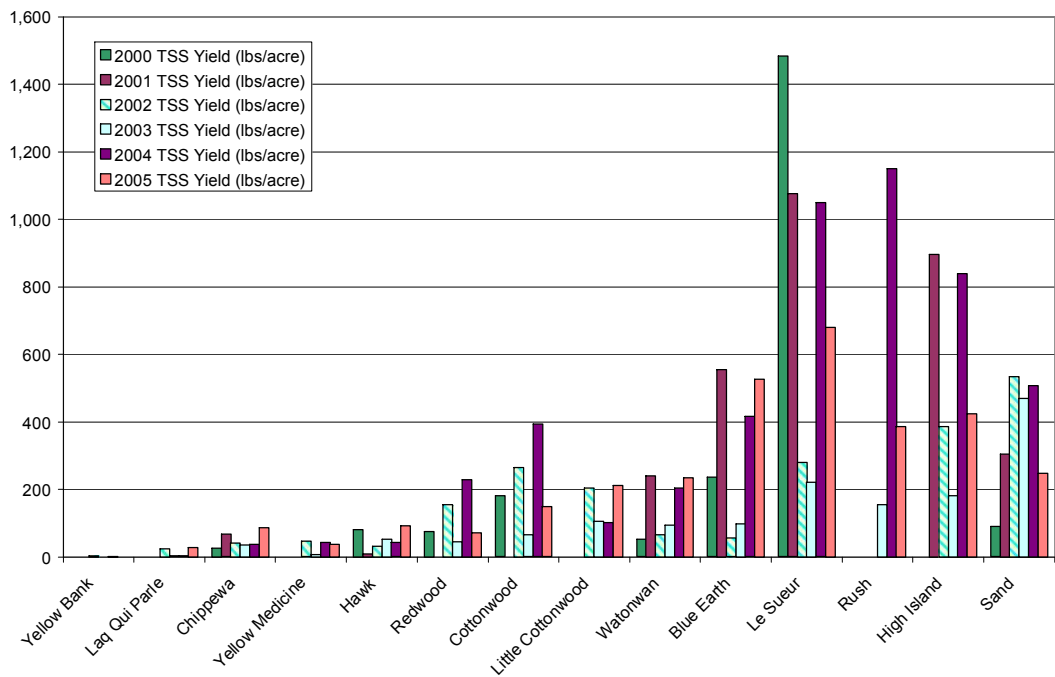

Appendix B
Bar Charts
Minnesota River Mainstem
2000-05

Runoff Mainstem 2000-05

TSS Loads Mainstem 2000-05

TSS Yields Mainstem 2000-05

TSS FWMC Mainstem 2000-05

Nitrate-N Loads Mainstem 2000-05

Nitrate-N Yields Mainstem 2000-05

Nitrate-N FWMC Mainstem 2000-05

Total Phosphorus Loads Mainstem 2000-05

Total Phosphorus Yields Mainstem 2000-05

Total Phosphorus FWMC Mainstem 2000-05

Orthophosphorus Loads Mainstem 2000-05

Orthophosphorus Yields Mainstem 2000-05

Orthophosphorus FWMC Mainstem 2000-05

Bar Charts
Minnesota River Major Tributaries
2000-05

Runoff Major Tributaries 2000-05

TSS Loads Major Tributaries 2000-05

TSS Yields Major Tributaries 2000-05

TSS FWMC Major Tributaries 2000-05

Nitrate-N Loads Major Tributaries 2000-05

Nitrate-N Yields Major Tributaries 2000-05

Nitrate-N FWMC Major Tributaries 2000-05

Total Phosphorus Loads Major Tributaries 2000-05

Total Phosphorus Yields Major Tributaries 2000-05