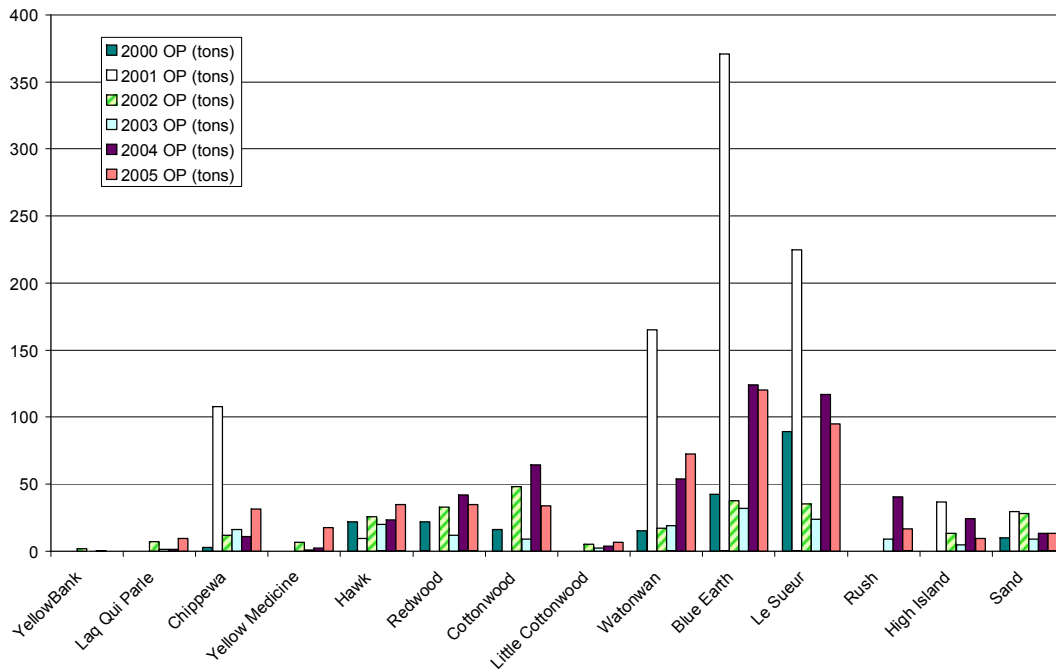

Appendix B
Bar Charts
Minnesota River Mainstem
2000-05

Runoff Mainstem 2000-05

TSS Loads Mainstem 2000-05

TSS Yields Mainstem 2000-05

TSS FWMC Mainstem 2000-05

Nitrate-N Loads Mainstem 2000-05

Nitrate-N Yields Mainstem 2000-05

Orthophosphorus FWMC Mainstem 2000-05

Bar Charts
Minnesota River Major Tributaries
2000-05

Runoff Major Tributaries 2000-05

TSS Loads Major Tributaries 2000-05

TSS Yields Major Tributaries 2000-05

TSS FWMC Major Tributaries 2000-05

Nitrate-N Loads Major Tributaries 2000-05

Nitrate-N Yields Major Tributaries 2000-05

Nitrate-N FWMC Major Tributaries 2000-05

Total Phosphorus Loads Major Tributaries 2000-05

Total Phosphorus Yields Major Tributaries 2000-05

Total Phosphorus FWMC Major Tributaries 2000-05

Orthophosphorus Loads Major Tributaries 2000-05

Orthophosphorus Yields Major Tributaries 2000-05

Orthophosphorus FWMC Major Tributaries 2000-05