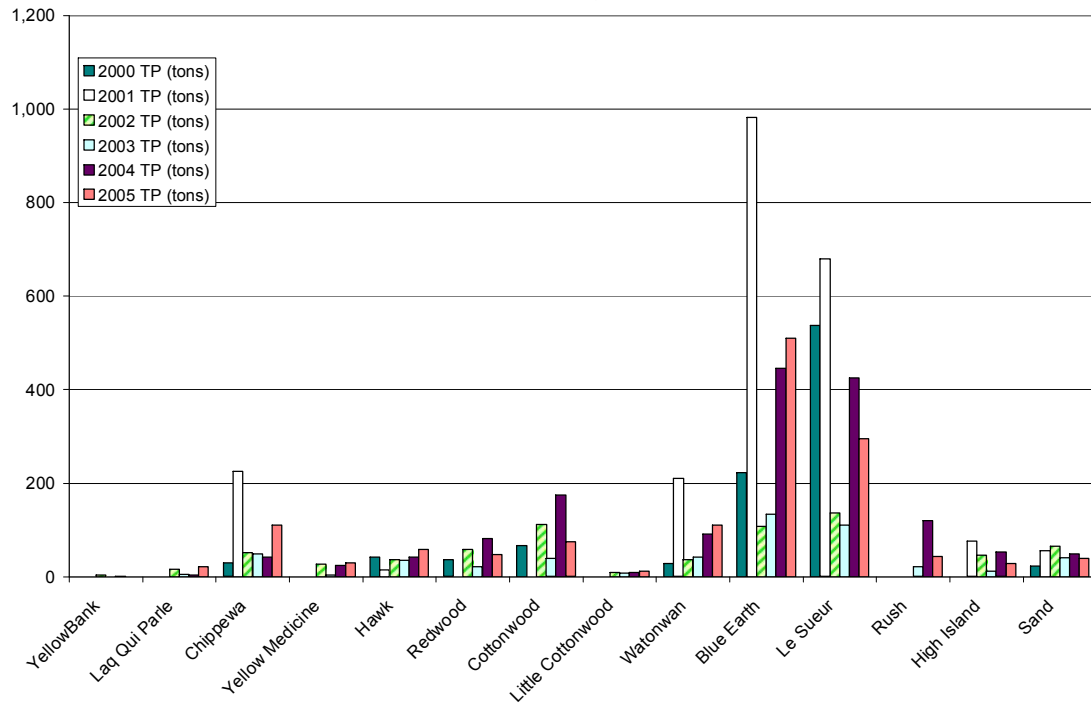

Appendix B
Bar Charts
Minnesota River Mainstem
2000-05

Runoff Mainstem 2000-05

TSS Loads Mainstem 2000-05

TSS Yields Mainstem 2000-05

TSS FWMC Mainstem 2000-05

Nitrate-N Loads Mainstem 2000-05

Nitrate-N Yields Mainstem 2000-05

Orthophosphorus FWMC Mainstem 2000-05

Bar Charts
Minnesota River Major Tributaries
2000-05

Runoff Major Tributaries 2000-05

TSS Loads Major Tributaries 2000-05

TSS Yields Major Tributaries 2000-05

TSS FWMC Major Tributaries 2000-05

Nitrate-N Loads Major Tributaries 2000-05

Nitrate-N Yields Major Tributaries 2000-05

Nitrate-N FWMC Major Tributaries 2000-05

Total Phosphorus Loads Major Tributaries 2000-05

Total Phosphorus Yields Major Tributaries 2000-05

Total Phosphorus FWMC Major Tributaries 2000-05

Orthophosphorus Loads Major Tributaries 2000-05

Orthophosphorus Yields Major Tributaries 2000-05

Orthophosphorus FWMC Major Tributaries 2000-05