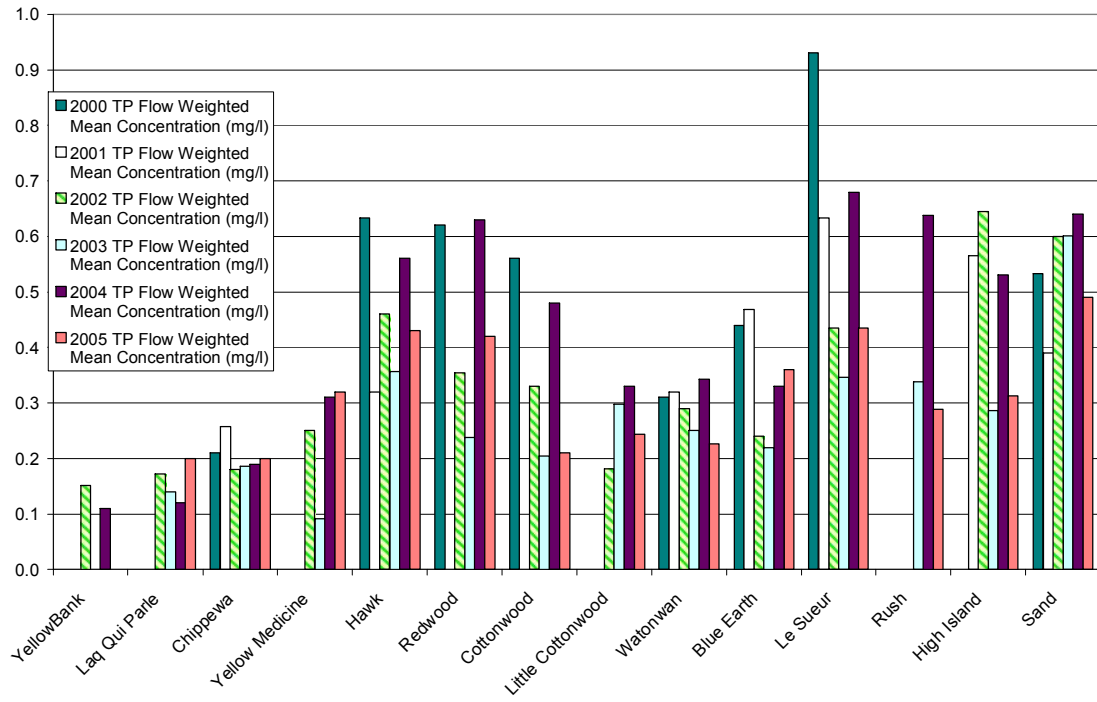

Appendix B
Bar Charts
Minnesota River Mainstem
2000-05

Runoff Mainstem 2000-05

TSS Loads Mainstem 2000-05

TSS Yields Mainstem 2000-05

TSS FWMC Mainstem 2000-05

Nitrate-N Loads Mainstem 2000-05

Nitrate-N Yields Mainstem 2000-05

Orthophosphorus FWMC Mainstem 2000-05

Bar Charts
Minnesota River Major Tributaries
2000-05

Runoff Major Tributaries 2000-05

TSS Loads Major Tributaries 2000-05

TSS Yields Major Tributaries 2000-05

TSS FWMC Major Tributaries 2000-05

Nitrate-N Loads Major Tributaries 2000-05

Nitrate-N Yields Major Tributaries 2000-05

Nitrate-N FWMC Major Tributaries 2000-05

Total Phosphorus Loads Major Tributaries 2000-05

Total Phosphorus Yields Major Tributaries 2000-05

Total Phosphorus FWMC Major Tributaries 2000-05

Orthophosphorus Loads Major Tributaries 2000-05

Orthophosphorus Yields Major Tributaries 2000-05

Orthophosphorus FWMC Major Tributaries 2000-05