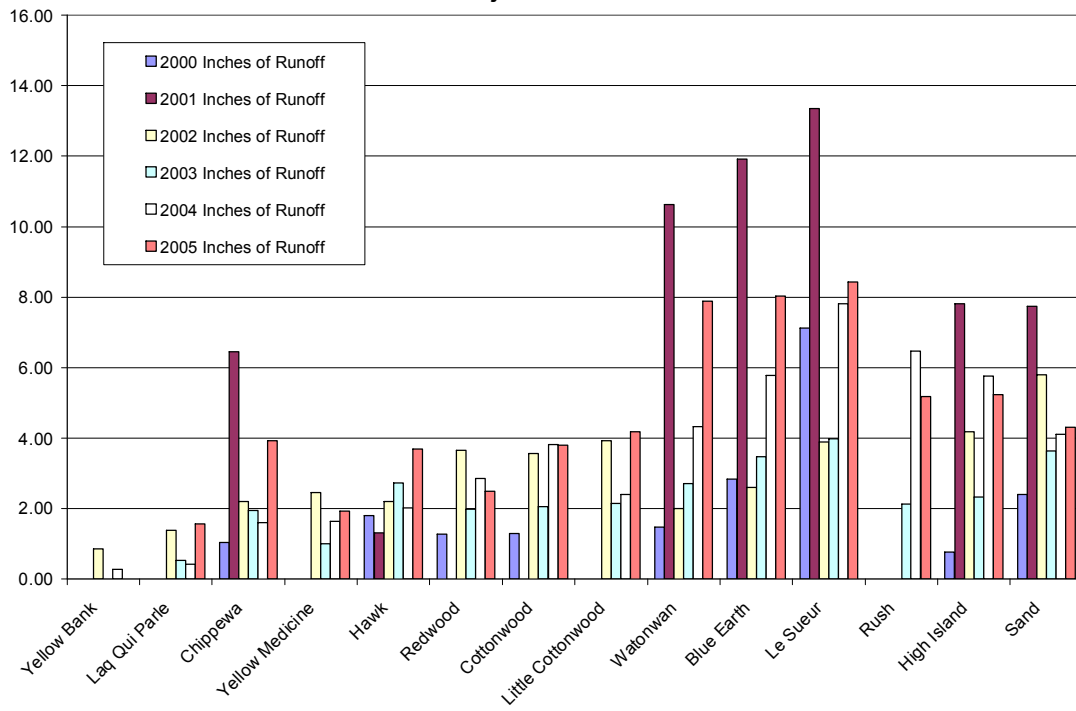

Appendix B
Bar Charts
Minnesota River Mainstem
2000-05

Runoff Mainstem 2000-05

TSS Loads Mainstem 2000-05

TSS Yields Mainstem 2000-05

TSS FWMC Mainstem 2000-05

Nitrate-N Loads Mainstem 2000-05

Nitrate-N Yields Mainstem 2000-05

Nitrate-N FWMC Mainstem 2000-05

Total Phosphorus Loads Mainstem 2000-05

Total Phosphorus Yields Mainstem 2000-05

Total Phosphorus FWMC Mainstem 2000-05

Orthophosphorus Loads Mainstem 2000-05

Orthophosphorus Yields Mainstem 2000-05

Orthophosphorus FWMC Mainstem 2000-05

Bar Charts
Minnesota River Major Tributaries
2000-05

Runoff Major Tributaries 2000-05

TSS Loads Major Tributaries 2000-05

TSS Yields Major Tributaries 2000-05

TSS FWMC Major Tributaries 2000-05

Nitrate-N Loads Major Tributaries 2000-05

Nitrate-N Yields Major Tributaries 2000-05

Nitrate-N FWMC Major Tributaries 2000-05

Total Phosphorus Loads Major Tributaries 2000-05

Total Phosphorus Yields Major Tributaries 2000-05