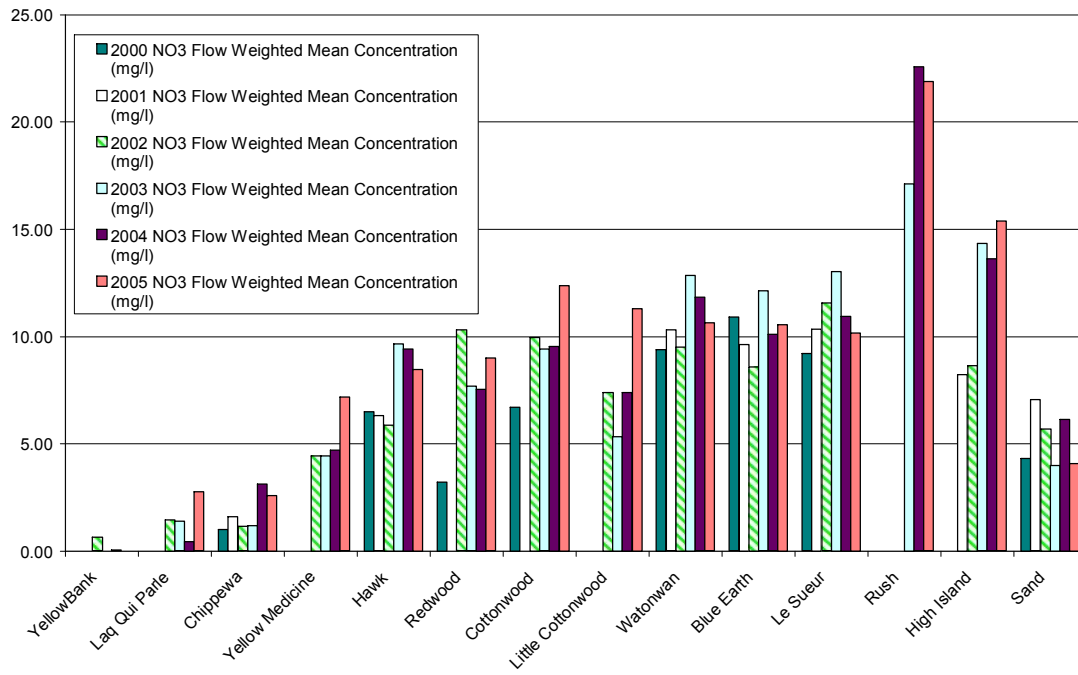

Appendix B
Bar Charts
Minnesota River Mainstem
2000-05

Runoff Mainstem 2000-05

TSS Loads Mainstem 2000-05

TSS Yields Mainstem 2000-05

TSS FWMC Mainstem 2000-05

Nitrate-N Loads Mainstem 2000-05

Nitrate-N Yields Mainstem 2000-05

Nitrate-N FWMC Mainstem 2000-05

Total Phosphorus Loads Mainstem 2000-05

Total Phosphorus Yields Mainstem 2000-05

Total Phosphorus FWMC Mainstem 2000-05

Orthophosphorus Loads Mainstem 2000-05

Orthophosphorus Yields Mainstem 2000-05

Orthophosphorus FWMC Mainstem 2000-05

Bar Charts
Minnesota River Major Tributaries
2000-05

Runoff Major Tributaries 2000-05

TSS Loads Major Tributaries 2000-05

TSS Yields Major Tributaries 2000-05

TSS FWMC Major Tributaries 2000-05

Nitrate-N Loads Major Tributaries 2000-05

Nitrate-N Yields Major Tributaries 2000-05

Nitrate-N FWMC Major Tributaries 2000-05

Total Phosphorus Loads Major Tributaries 2000-05

Total Phosphorus Yields Major Tributaries 2000-05