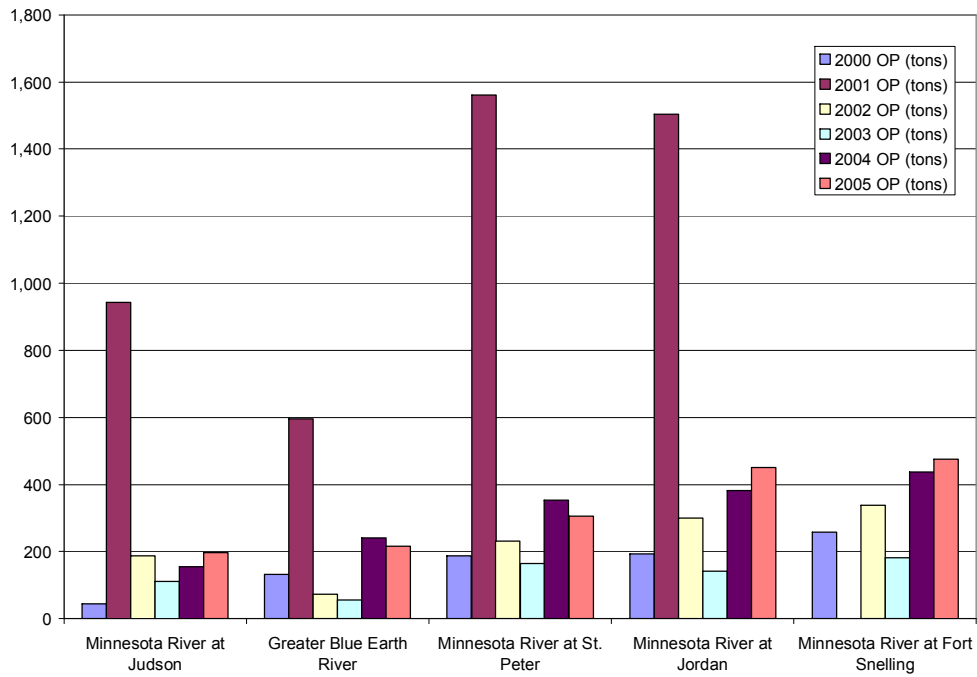

Appendix B
Bar Charts
Minnesota River Mainstem
2000-05

Runoff Mainstem 2000-05

TSS Loads Mainstem 2000-05

TSS Yields Mainstem 2000-05

TSS FWMC Mainstem 2000-05

Nitrate-N Loads Mainstem 2000-05

Nitrate-N Yields Mainstem 2000-05

Nitrate-N FWMC Mainstem 2000-05

Total Phosphorus Loads Mainstem 2000-05

Total Phosphorus Yields Mainstem 2000-05

Total Phosphorus FWMC Mainstem 2000-05

Orthophosphorus Loads Mainstem 2000-05

Orthophosphorus Yields Mainstem 2000-05

Orthophosphorus FWMC Mainstem 2000-05

Bar Charts
Minnesota River Major Tributaries
2000-05

Runoff Major Tributaries 2000-05

TSS Loads Major Tributaries 2000-05

TSS Yields Major Tributaries 2000-05

TSS FWMC Major Tributaries 2000-05