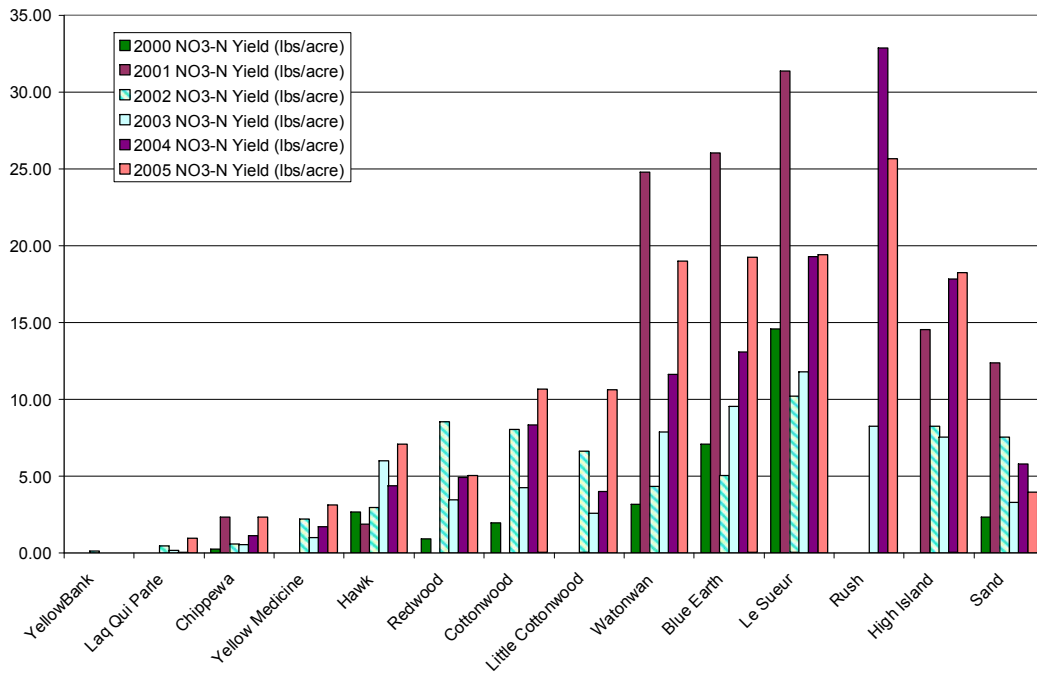

Appendix B
Bar Charts
Minnesota River Mainstem
2000-05

Runoff Mainstem 2000-05

TSS Loads Mainstem 2000-05

TSS Yields Mainstem 2000-05

TSS FWMC Mainstem 2000-05

Nitrate-N Loads Mainstem 2000-05

Nitrate-N Yields Mainstem 2000-05

Nitrate-N FWMC Mainstem 2000-05

Total Phosphorus Loads Mainstem 2000-05

Total Phosphorus Yields Mainstem 2000-05

Total Phosphorus FWMC Mainstem 2000-05

Orthophosphorus Loads Mainstem 2000-05

Orthophosphorus Yields Mainstem 2000-05

Orthophosphorus FWMC Mainstem 2000-05

Bar Charts
Minnesota River Major Tributaries
2000-05

Runoff Major Tributaries 2000-05

TSS Loads Major Tributaries 2000-05

TSS Yields Major Tributaries 2000-05

TSS FWMC Major Tributaries 2000-05

Nitrate-N Loads Major Tributaries 2000-05

Nitrate-N Yields Major Tributaries 2000-05

Nitrate-N FWMC Major Tributaries 2000-05

Total Phosphorus Loads Major Tributaries 2000-05

Total Phosphorus Yields Major Tributaries 2000-05