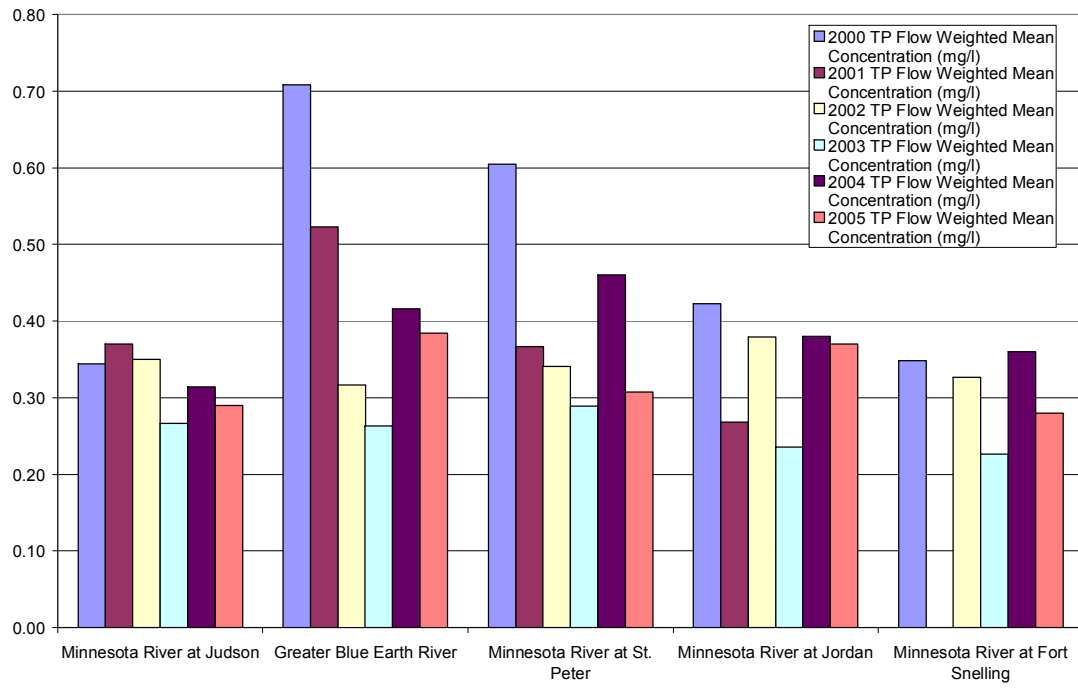

Appendix B
Bar Charts
Minnesota River Mainstem
2000-05

Runoff Mainstem 2000-05

TSS Loads Mainstem 2000-05

TSS Yields Mainstem 2000-05

TSS FWMC Mainstem 2000-05

Nitrate-N Loads Mainstem 2000-05

Nitrate-N Yields Mainstem 2000-05

Nitrate-N FWMC Mainstem 2000-05

Total Phosphorus Loads Mainstem 2000-05

Total Phosphorus Yields Mainstem 2000-05

Total Phosphorus FWMC Mainstem 2000-05

Orthophosphorus Loads Mainstem 2000-05

Orthophosphorus Yields Mainstem 2000-05

Orthophosphorus FWMC Mainstem 2000-05

Bar Charts
Minnesota River Major Tributaries
2000-05

Runoff Major Tributaries 2000-05

TSS Loads Major Tributaries 2000-05

TSS Yields Major Tributaries 2000-05

TSS FWMC Major Tributaries 2000-05