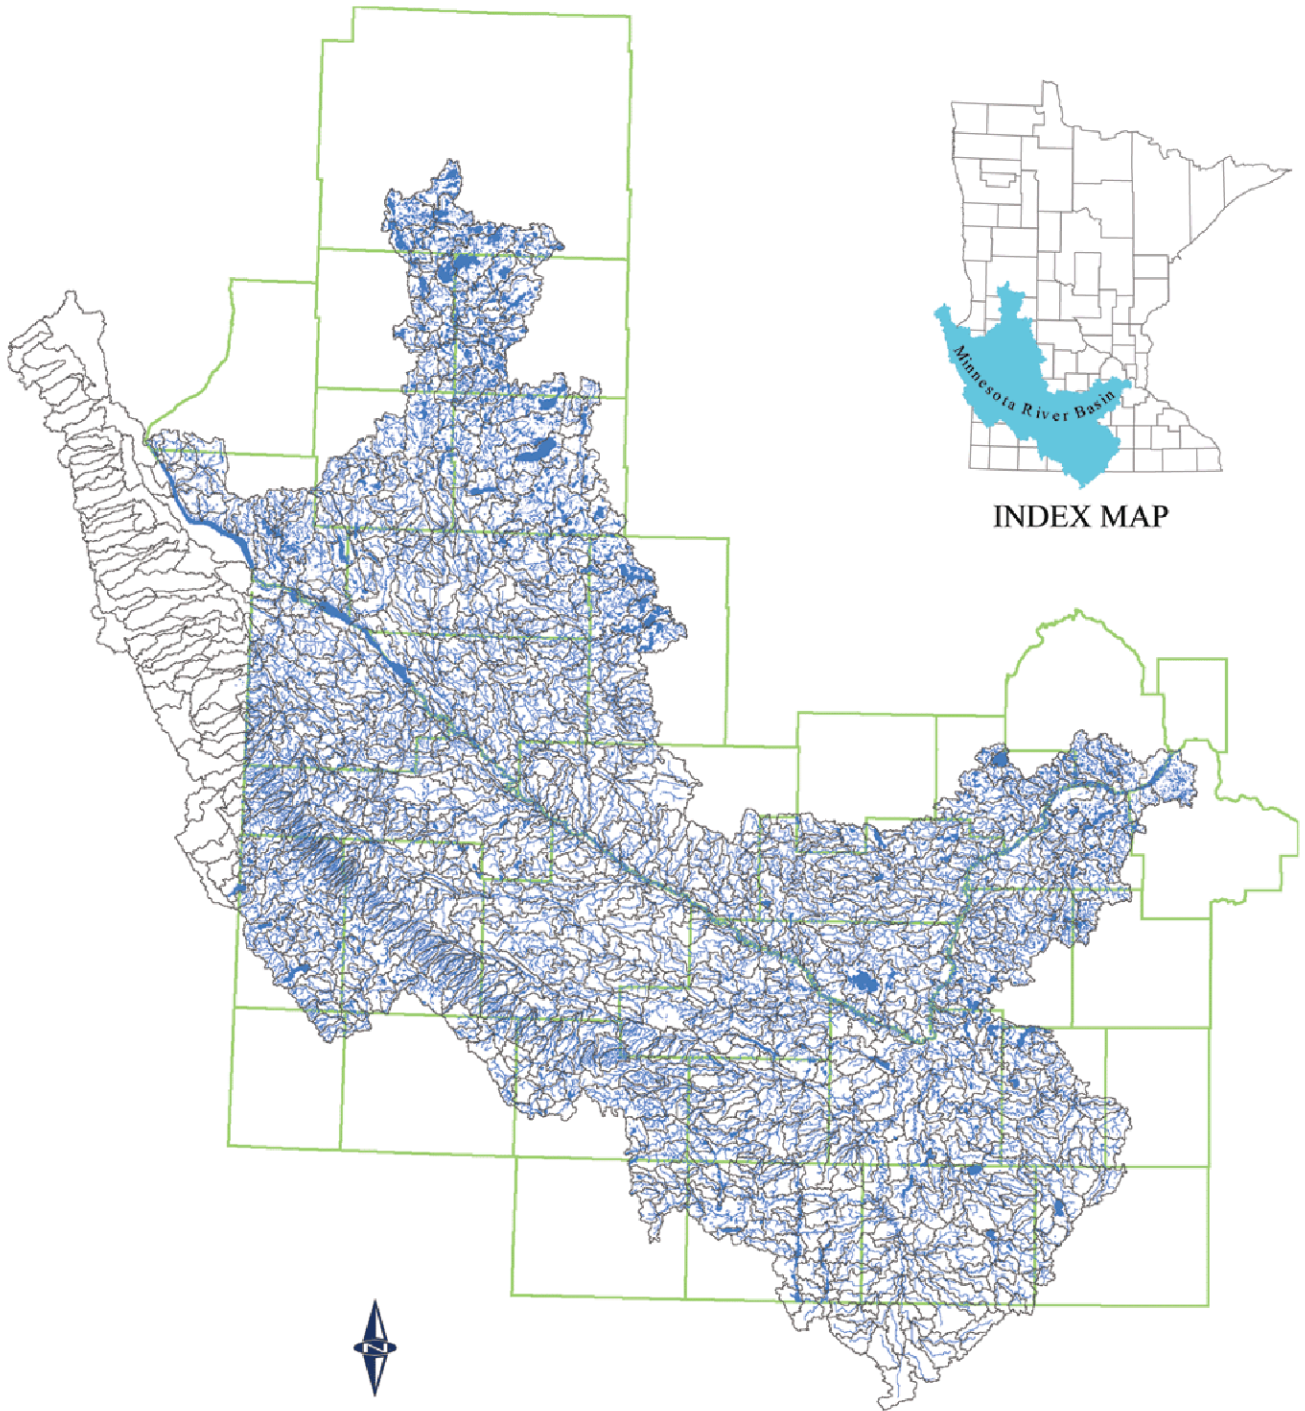

# MINNESOTA RIVER BASIN DRAINAGE NETWORK

INDEX MAP