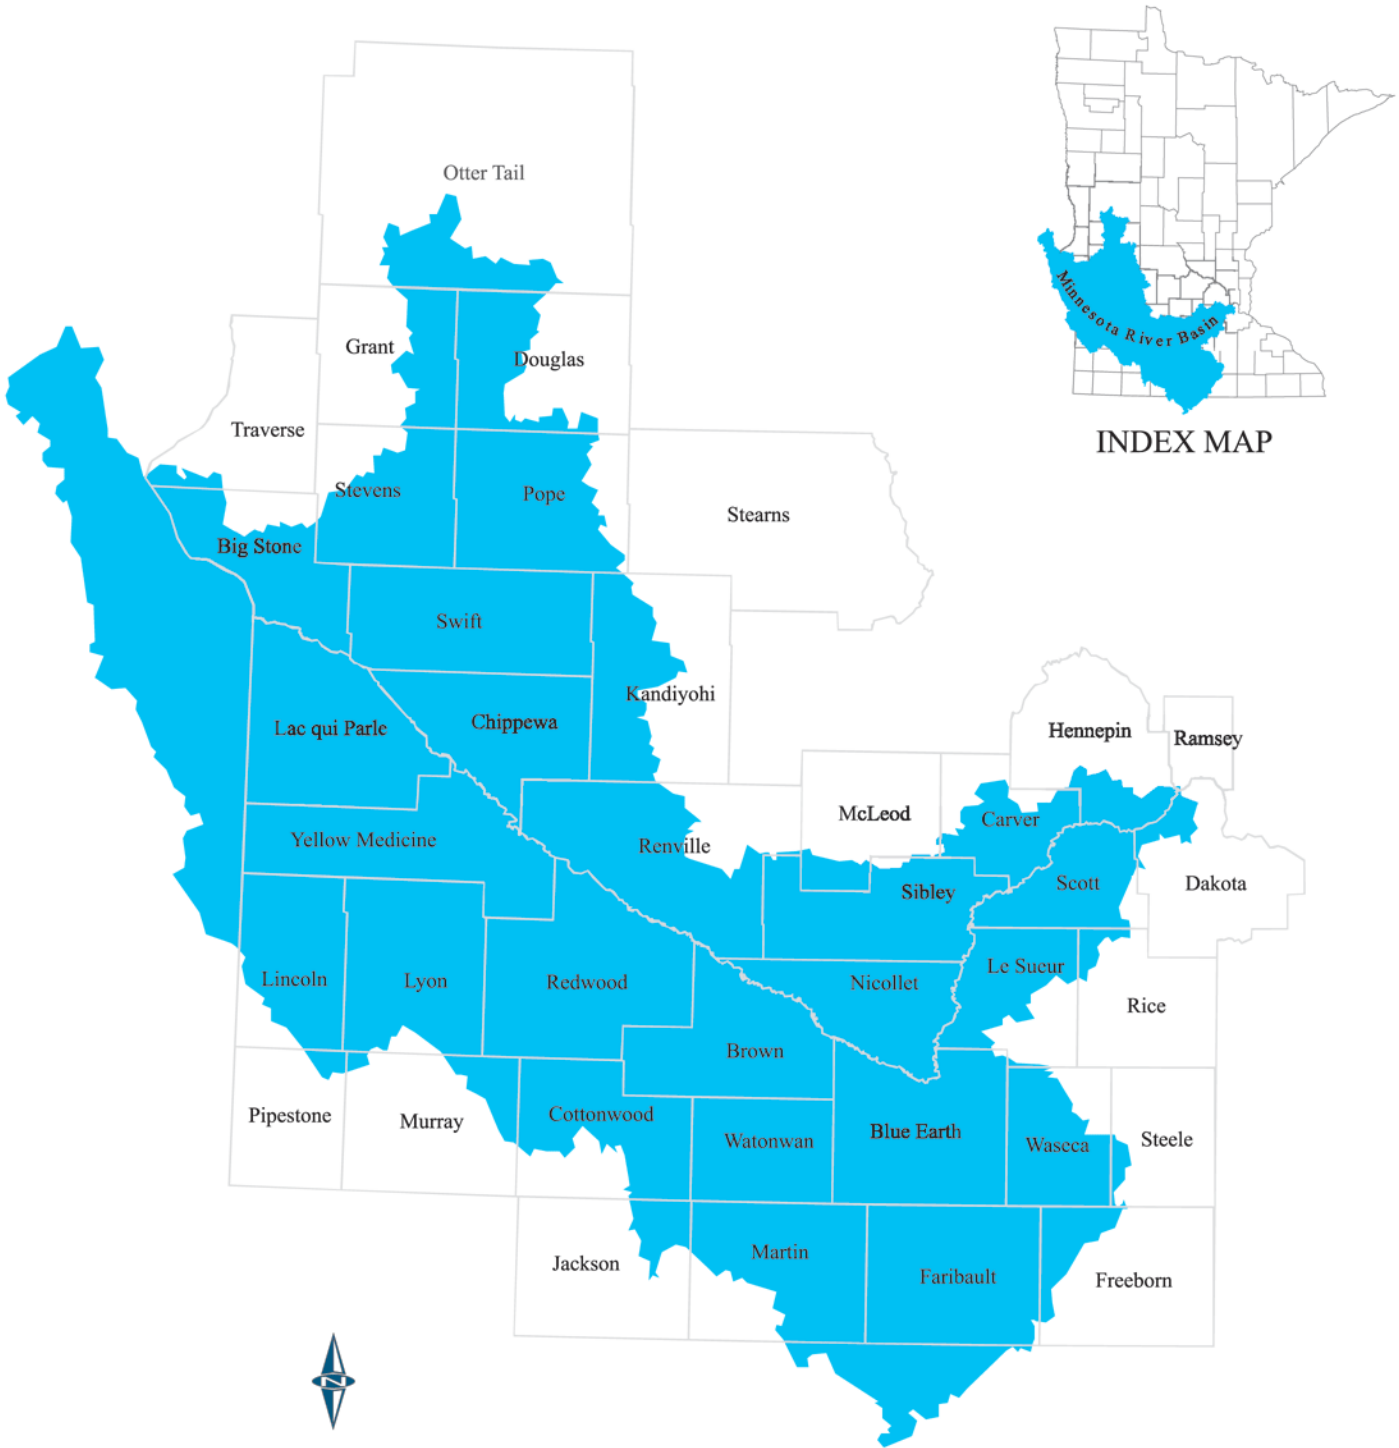

MINNESOTA RIVER BASIN COUNTIES

INDEX MAP