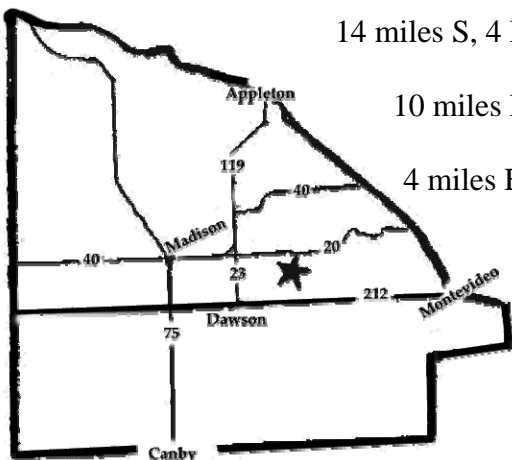

All riders will be \$2.00 Roundtrip to be paid upon initial boarding.

DIRECTIONS

Montevideo

12 miles W, 4 N on #27

Appleton

14 miles S, 4 E, 2 S on #27

Madison

10 miles E, 2 S on #27

Dawson

4 miles E, 4 N on #27

This project has been financed in part with funds provided by the State of Minnesota through the Minnesota Sesquicentennial Commissions Grants Program.