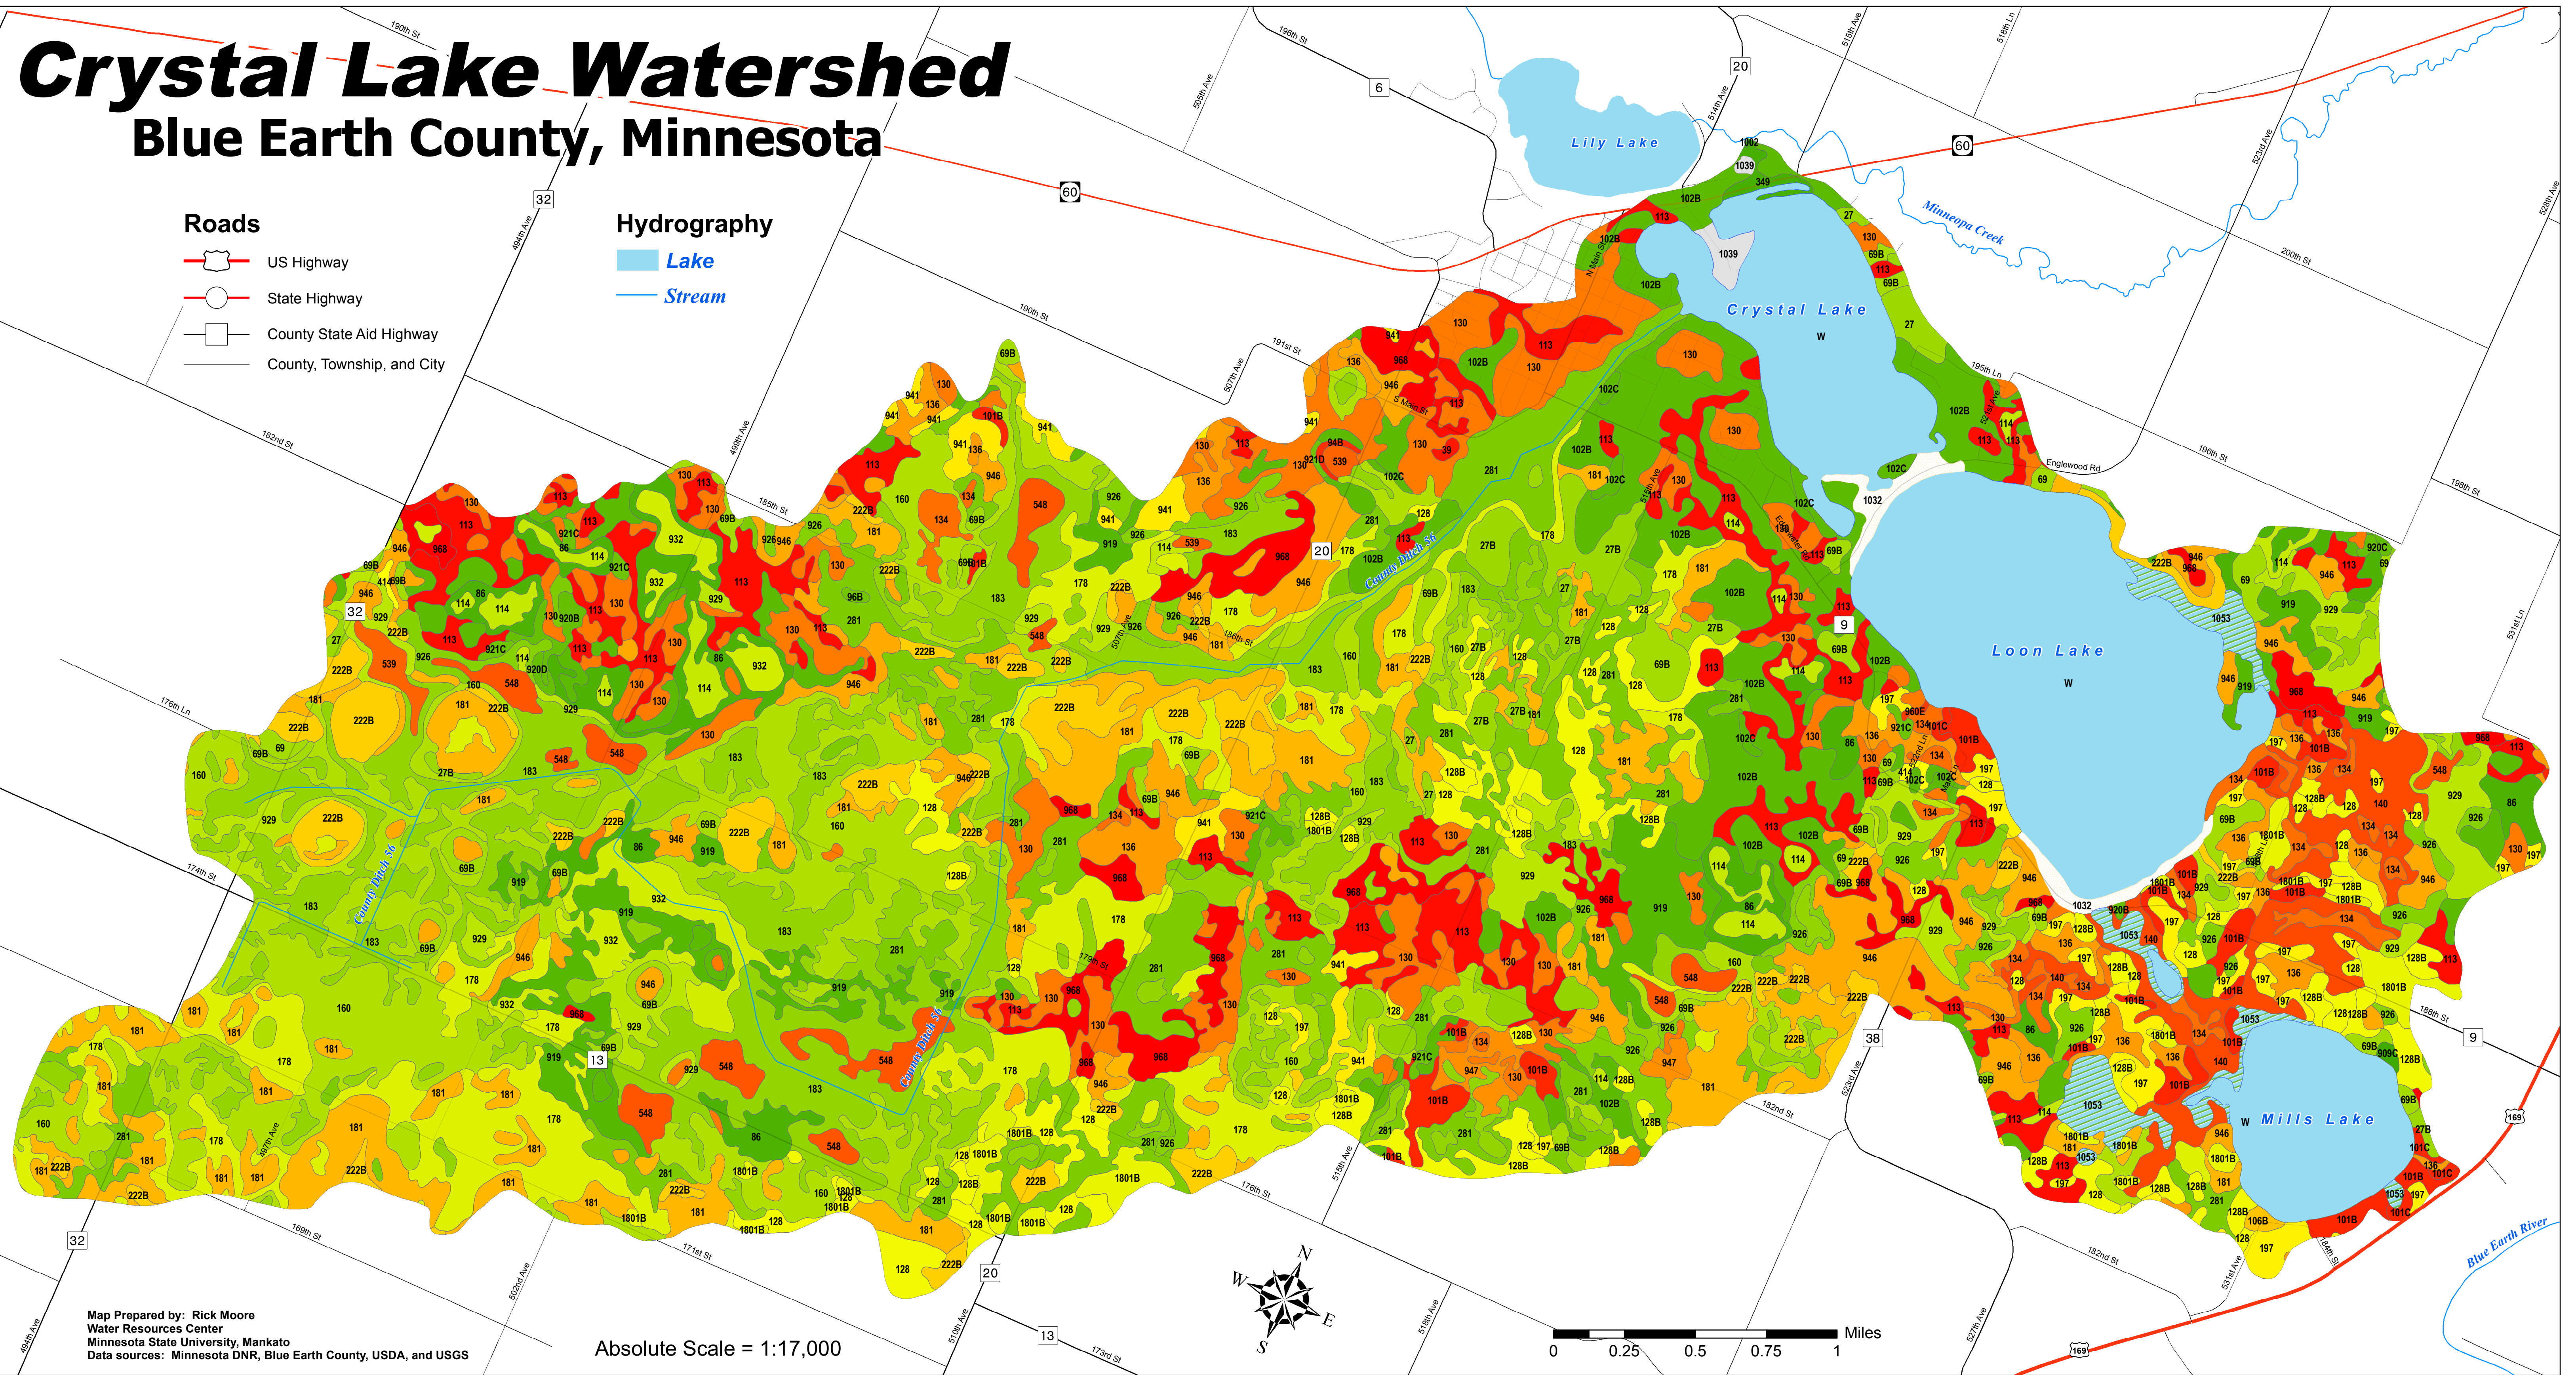

Crystal Lake Watershed

Blue Earth County, Minnesota

Roads

-  US Highway
-  State Highway
-  County State Aid Highway
-  County, Township, and City

Hydrography

-  Lake
-  Stream

Map Prepared by: Rick Moore
Water Resources Center
Minnesota State University, Mankato
Data sources: Minnesota DNR, Blue Earth County, USDA, and USGS

Absolute Scale = 1:17,000