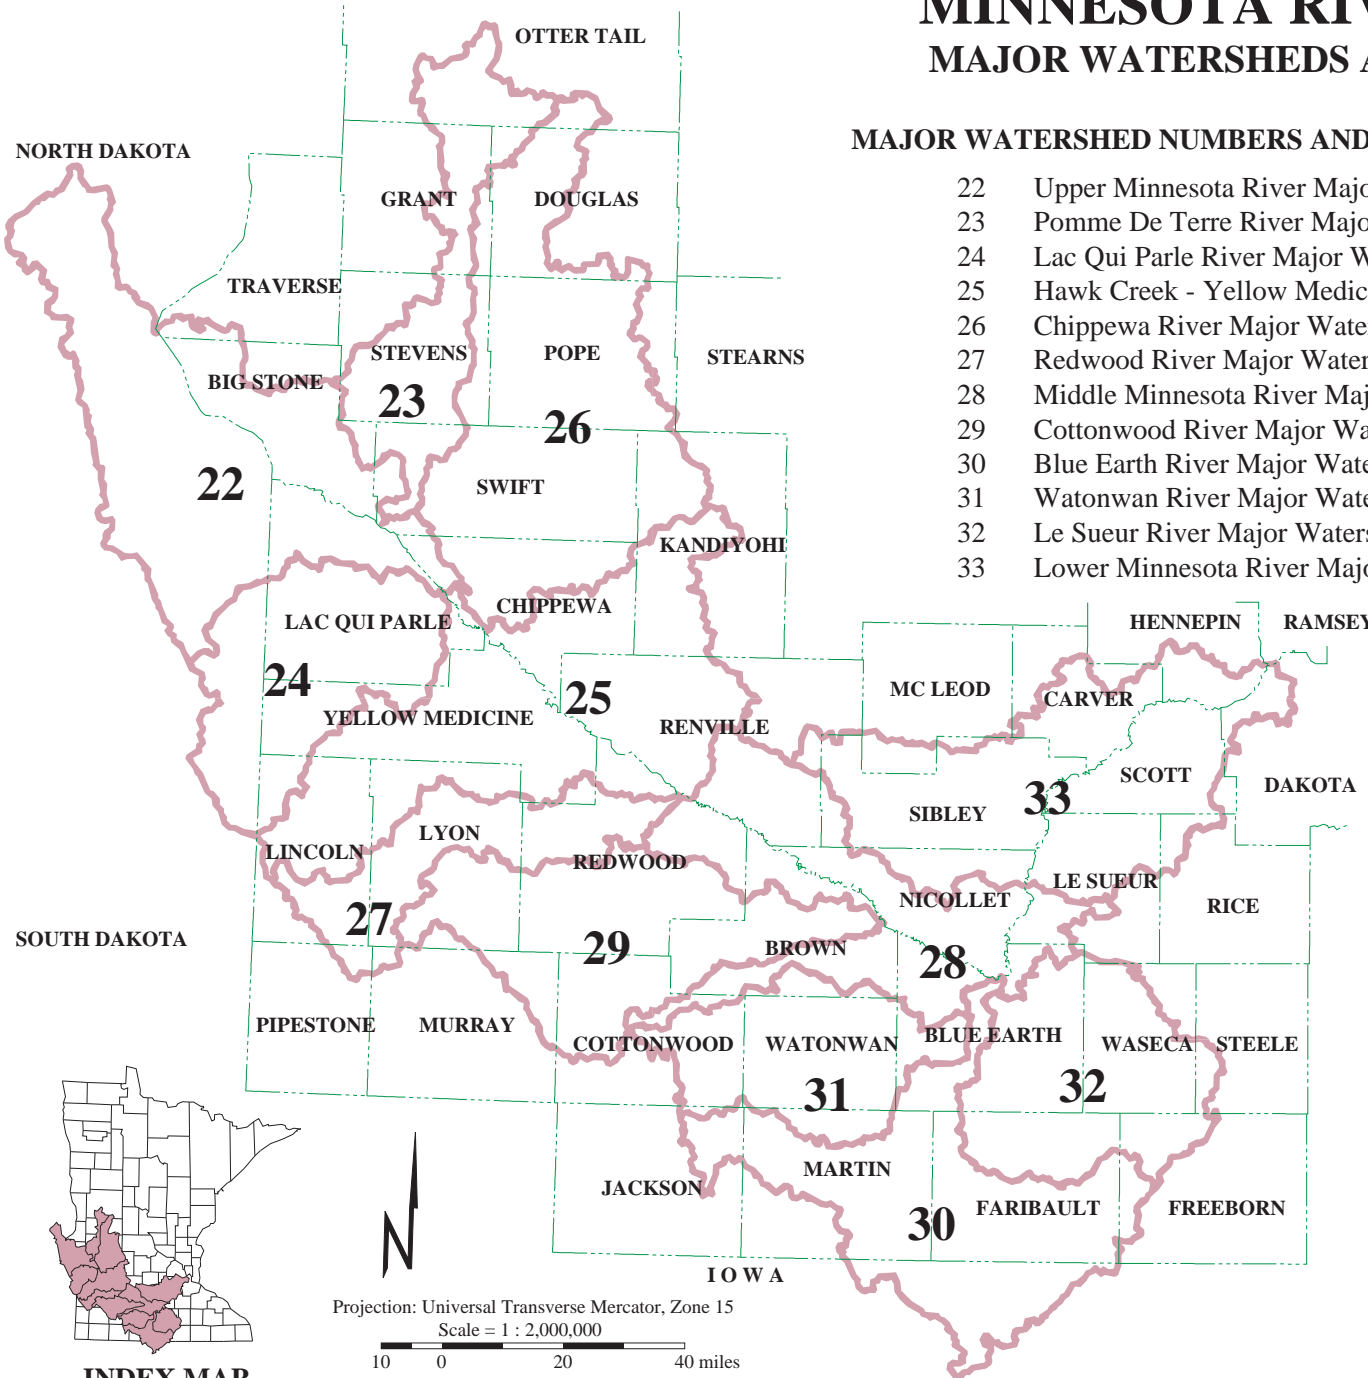

MINNESOTA RIVER BASIN MAJOR WATERSHEDS AND COUNTIES

MAJOR WATERSHED NUMBERS AND MAJOR WATERSHED NAMES

- 22 Upper Minnesota River Major Watershed
- 23 Pomme De Terre River Major Watershed
- 24 Lac Qui Parle River Major Watershed
- 25 Hawk Creek - Yellow Medicine River Major Watershed
- 26 Chippewa River Major Watershed
- 27 Redwood River Major Watershed
- 28 Middle Minnesota River Major Watershed
- 29 Cottonwood River Major Watershed
- 30 Blue Earth River Major Watershed
- 31 Watonwan River Major Watershed
- 32 Le Sueur River Major Watershed
- 33 Lower Minnesota River Major Watershed

Data for this map was prepared using
ESRI ARC/INFO software and composed
using ARC/INFO ARCPLOT.

INDEX MAP