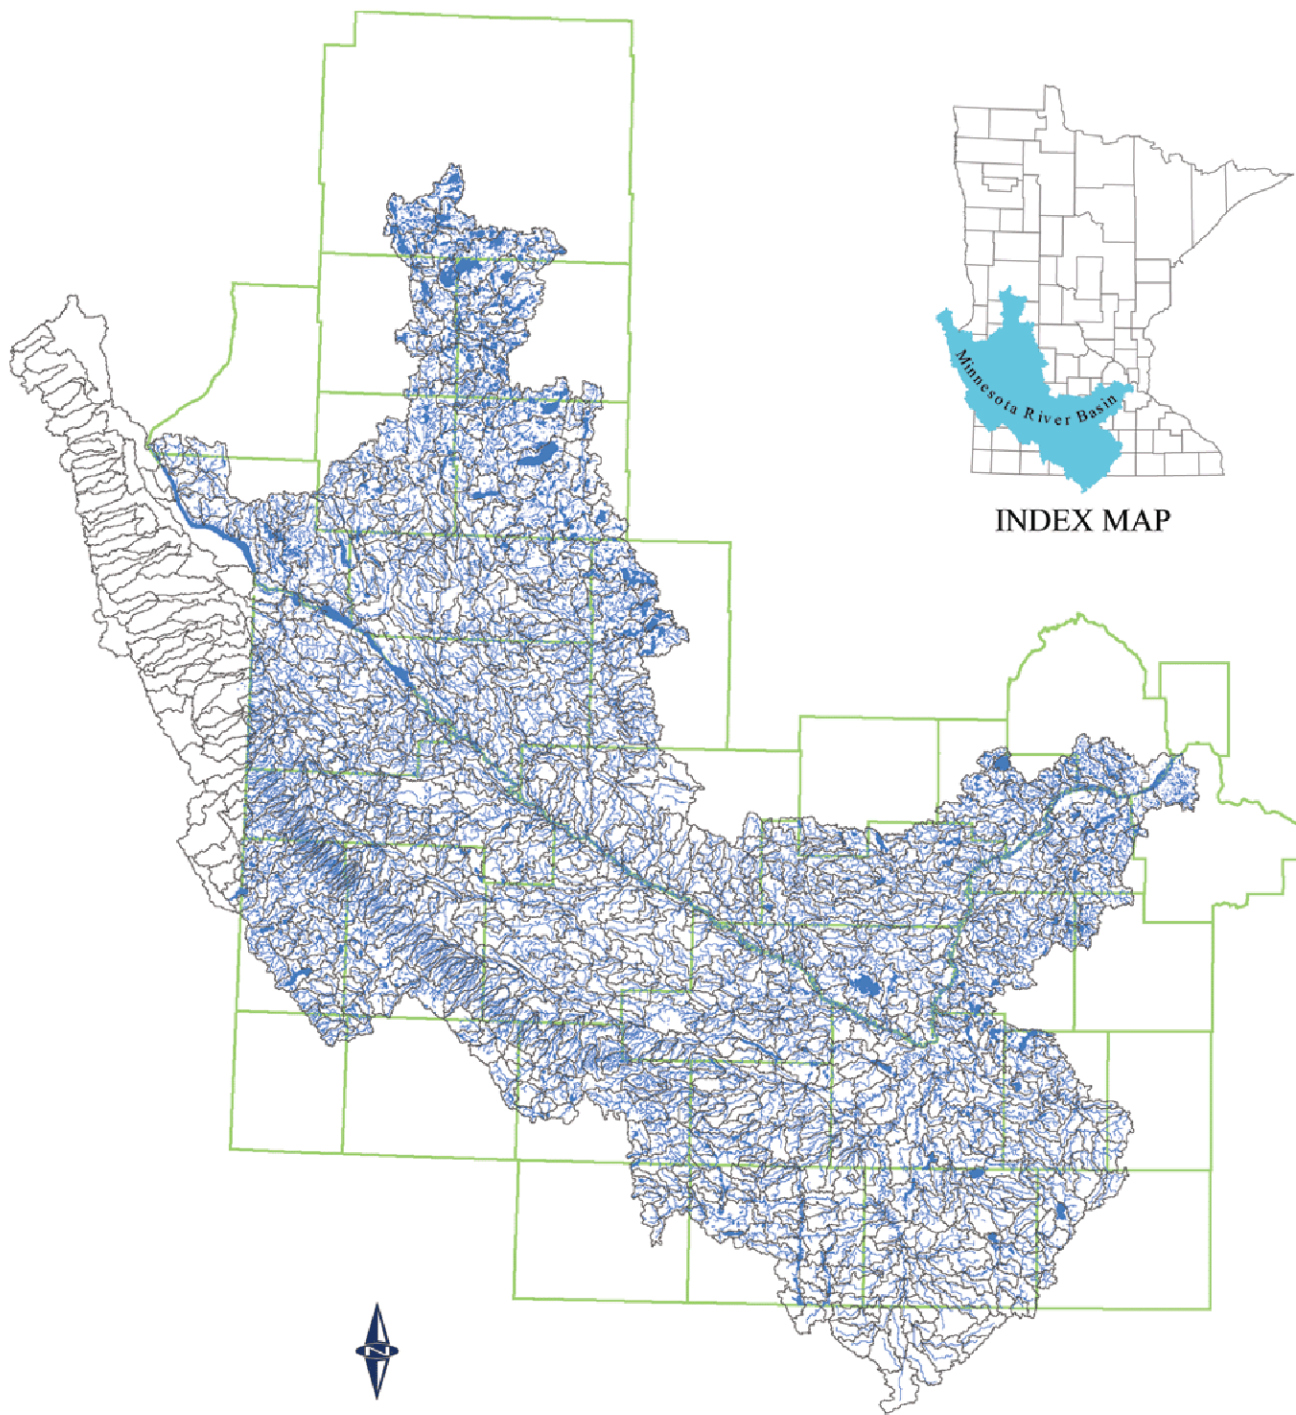

MINNESOTA RIVER BASIN DRAINAGE NETWORK

INDEX MAP

20 0 20 40
Miles